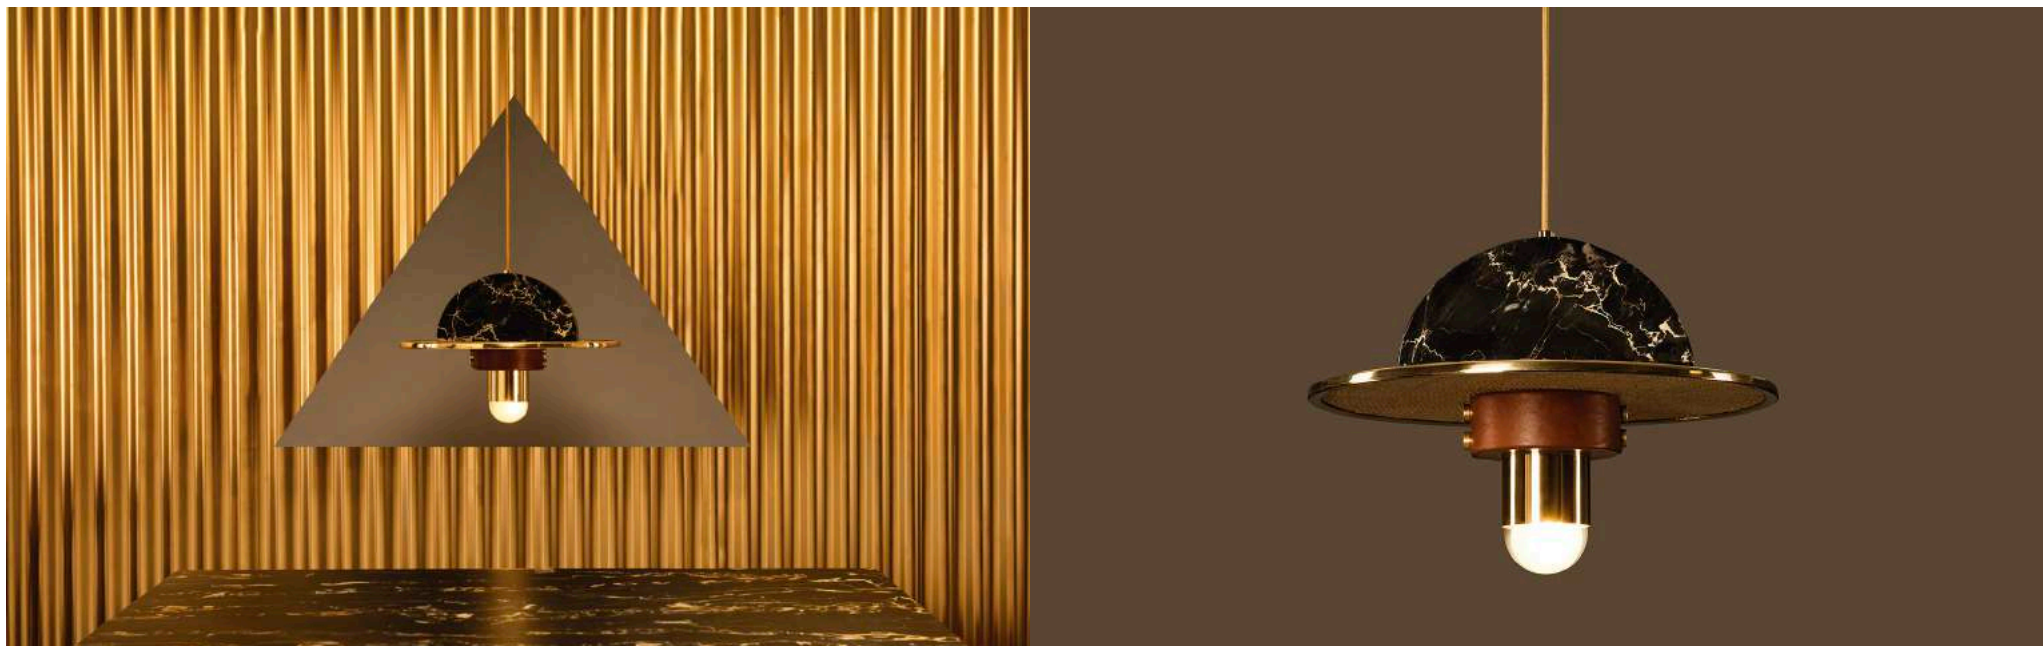

Ref. 1480

MATERIALES | MATERIALS
Mármol negro, piel de vacuno,
ráfia y estructura de latón.
Marble, cowhide leather, raffia
fiber and metal brass structure.

PANTALLA | LAMPSHADE
Ø40cm. - H: 24cm.

BOMBILLAS | LIGHTBULBS
1 x E27 100W max.